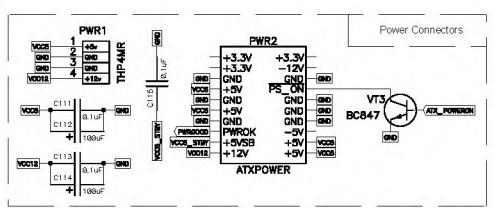

Title				ZX Evolution	
Size		Company		NedoPC	
Date		Mon Jul 04, 2011		Drawn by	
Filename		zxevo.sch		Sheet 1 of 2	
				Rev c	
				NedoPC	

Title			
ZX Evolution			
Size	Company	Rev	
A2	NedoPC	c	
Date	Mon Jul 04, 2011	Drawn by	NedoPC
Filename	zxevo.sch	Sheet	2 of 2