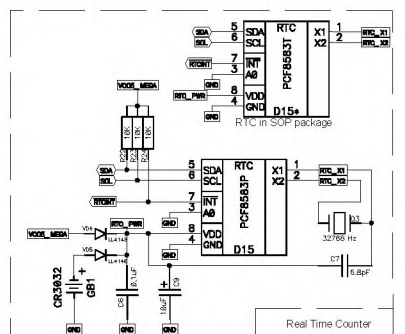

Title				ZX Evolution	
Size		Company		NedoPC	
Date		Mon Jul 04, 2011		Drawn by	
Filename		zxevo.sch		Sheet 1 of 2	
				Rev c	
				NedoPC	

Title			
ZX Evolution			
Size	Company	Rev	
A2	NedoPC	c	
Date	Mon Jul 04, 2011	Drawn by	NedoPC
Filename	zxevo.sch	Sheet	2 of 2