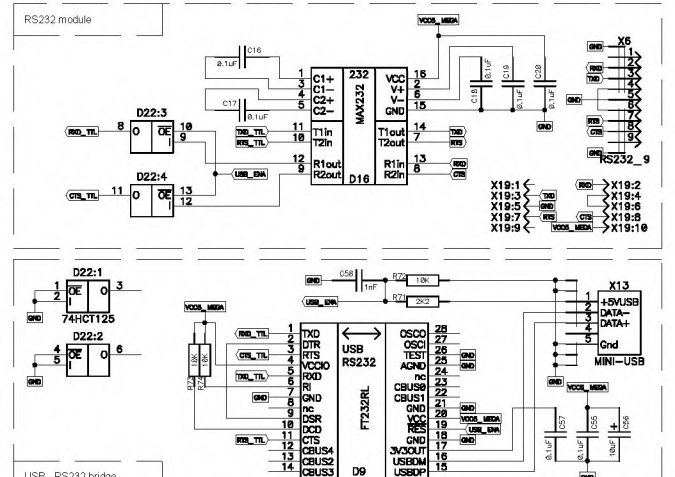

Title				ZX Evolution	
Size		Company		NedoPC	
Date		Mon Jul 04, 2011		Drawn by	
Filename		zxevo.sch		Sheet 1 of 2	
				Rev c	
				NedoPC	

Title			
ZX Evolution			
Size	Company	Rev	
A2	NedoPC	c	
Date	Mon Jul 04, 2011	Drawn by	NedoPC
Filename	zxevo.sch	Sheet	2 of 2