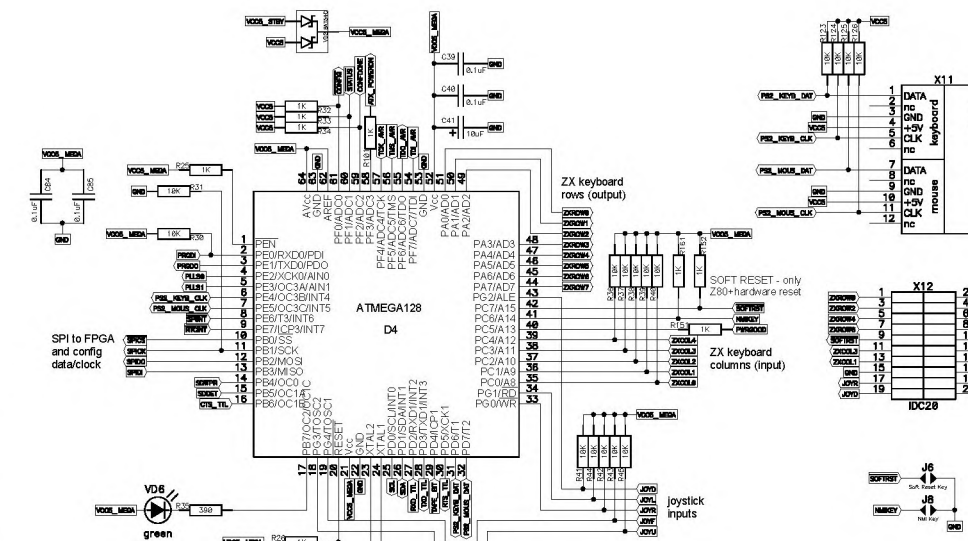

Title				ZX Evolution	
Size		Company		NedoPC	
Date		Mon Jul 04, 2011		Drawn by	
Filename		zxevo.sch		Sheet 1 of 2	
				Rev c	
				NedoPC	

Title			
ZX Evolution			
Size	Company	Rev	
A2	NedoPC	c	
Date	Mon Jul 04, 2011	Drawn by	NedoPC
Filename	zxevo.sch	Sheet	2 of 2